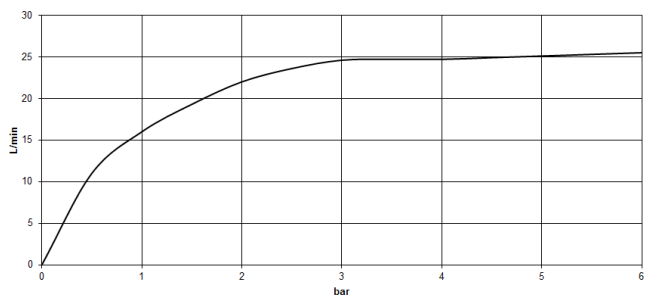

13 801 705

- 205mm projection
- rectangular spray pattern with 55 individual jets
- hole diameter 37 mm
- 1/2" connection
- plug-link mounting
- max. flow 24.6 l/min at 3 bar flow pressure

	Brushed Champagne (22kt Gold)	13 801 705-46
	Chrome	13 801 705-00
	Brushed Platinum	13 801 705-06
	Dark Chrome	13 801 705-19
	Champagne (22kt Gold)	13 801 705-47
	Brushed Dark Platinum	13 801 705-99

13 801 705

mm [inches]

Flow rate chart

13 801 705

Parts for other finishes can be found here: [Chrome](#)

Spare parts list

No.	Item Number	Name	Quantity used	Delivery time
1	09 24 03 081 10 90	extension	1	2
2	09 24 03 180 90	nipple	1	2
3	09 14 10 119 90	seal	1	2
4	09 31 20 027 10-00	plug	2	10
5	09 14 10 132 90	seal	2	2
6	90 31 11 004 00 90	pin	1	2
7	90 11 02 299 00 90	aerator	1	2